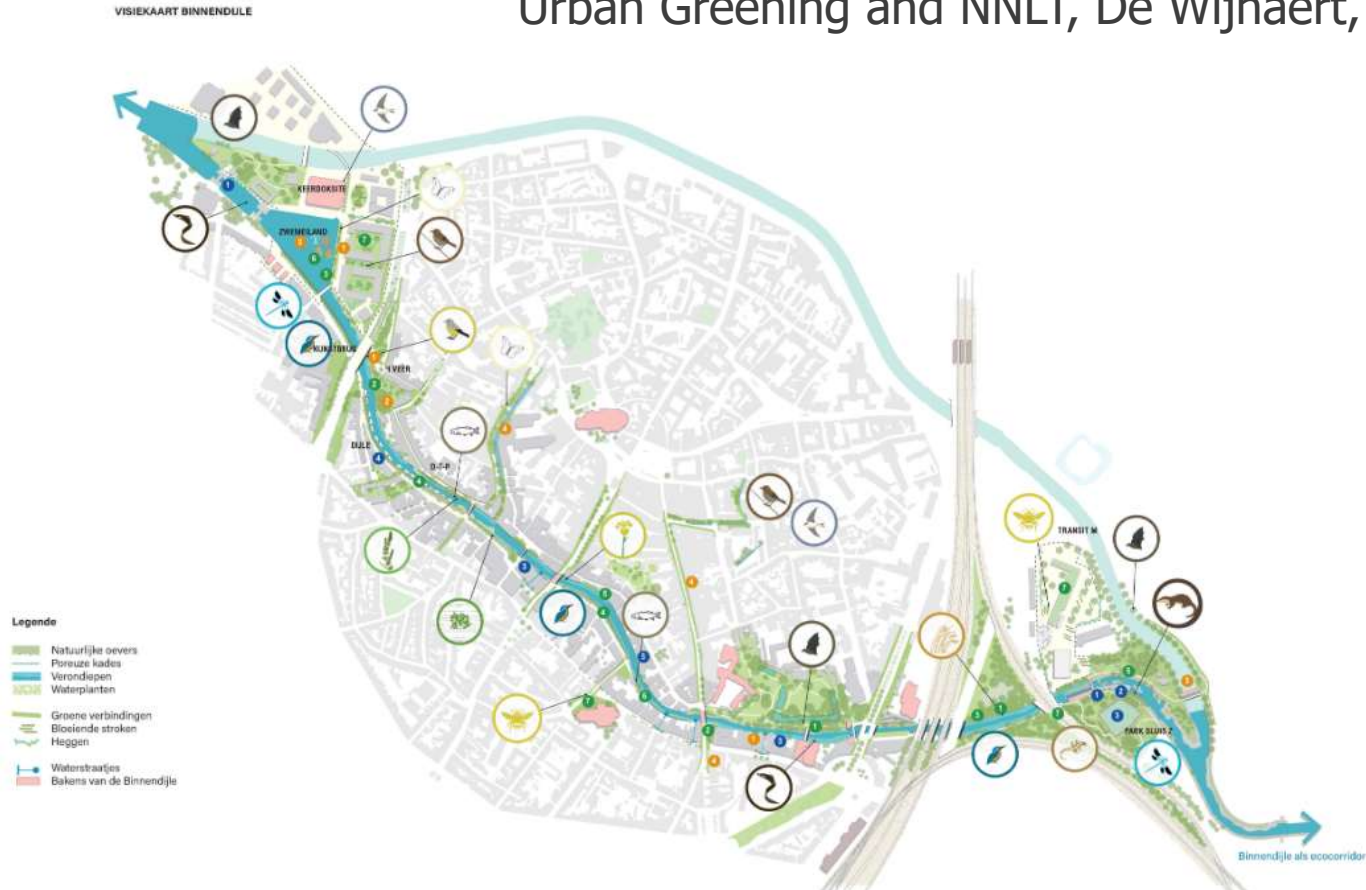

Urban Greening and NNLT, De Wijnaert, 9.12.25